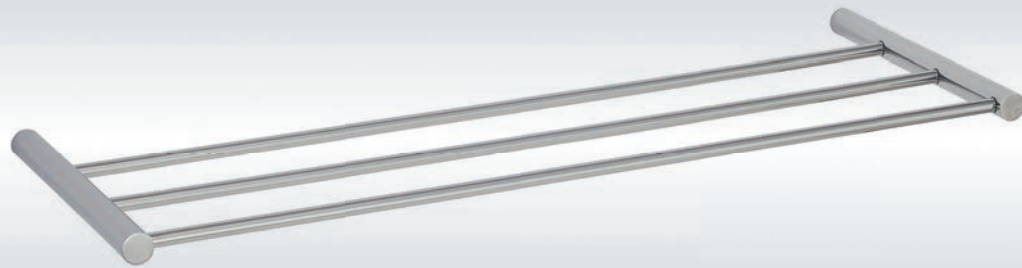

# D DOMINUS

BATHROOM ACCESSORIES

## UNIVERSAL

CORNER GLASS SHELF  
6mm

13-UNI-CSS0-CHR

SWIVEL TOWEL BAR  
54 x 94 x 390mm

13-UNI-SWT1-CHR

TOWEL SHELF 3-BAR  
225 x 600mm

13-UNI-TS3B-CHR

GRAB RAIL  
83 x 340mm

13-UNI-GR00-CHR

MANUFACTURED FROM SOLID BRASS, DOMINUS BATHROOM ACCESSORIES REFLECT A TIMELESS BEAUTY IN THEIR DESIGN. A PROUDLY SOUTH AFRICAN PREMIUM BRAND OF ACCESSORIES THAT SHOWCASES SECURE FIXING SYSTEMS AND EXCEPTIONAL QUALITY AND STYLE.

D  
DOMINUS  
BATHROOM ACCESSORIES

MANUFACTURED FROM BRASS  
STANDARD FINISH – CHROME PLATED  
SOAP DISHES & TUMBLERS SUPPLIED  
ALTERNATIVE FIXING SYSTEM AVAILABLE FOR SOLID WOOD, GLASS & DRY WALL  
BESPOKE SIZES & DESIGNS AVAILABLE ON REQUEST  
TOWEL RAIL SIZES ARE 600, 750 AND 900MM