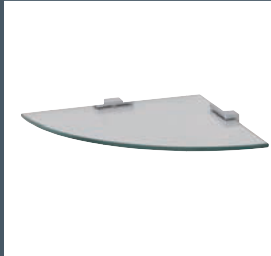

## UNIVERSAL

CORNER GLASS SHELF  
6mm

13-UNI-CSS0-CHR

SWIVEL TOWEL BAR  
54 x 94 x 390mm

13-UNI-SWT1-CHR

TOWEL SHELF 3-BAR  
225 x 600mm

13-UNI-TS3B-CHR

GRAB RAIL  
83 x 340mm

13-UNI-GR00-CHR

MANUFACTURED FROM SOLID BRASS, DOMINUS BATHROOM ACCESSORIES REFLECT A TIMELESS BEAUTY IN THEIR DESIGN. A PROUDLY SOUTH AFRICAN PREMIUM BRAND OF ACCESSORIES THAT SHOWCASES SECURE FIXING SYSTEMS AND EXCEPTIONAL QUALITY AND STYLE.

D  
DOMINUS  
BATHROOM ACCESSORIES

MANUFACTURED FROM BRASS  
STANDARD FINISH – CHROME PLATED  
SOAP DISHES & TUMBLERS SUPPLIED  
ALTERNATIVE FIXING SYSTEM AVAILABLE FOR SOLID WOOD, GLASS & DRY WALL  
BESPOKE SIZES & DESIGNS AVAILABLE ON REQUEST  
TOWEL RAIL SIZES ARE 600, 750 AND 900MM